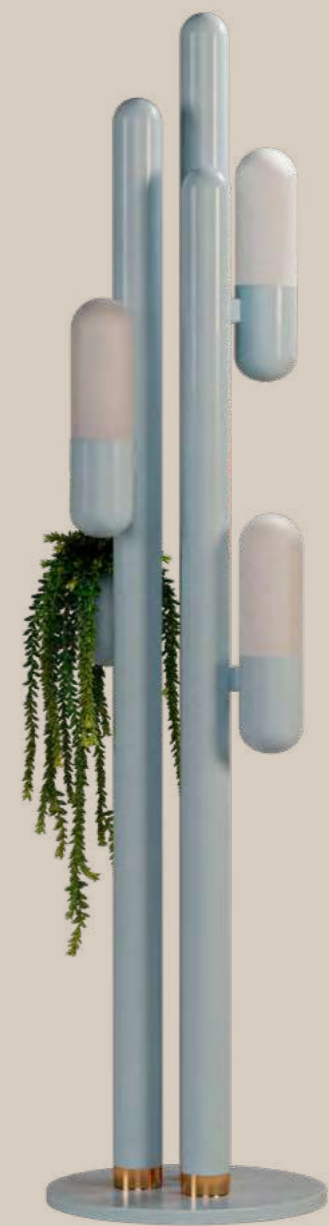

Crafted from metal and featuring white glass lampshades, this unique collection captures the organic essence of the cactus.

**MATERIALS//**

BODY - LAQUERED METAL SHADE - WHITE GLASS

**TYPE OF LAMP//**

LED

**MATERIALS //**

BODY - LAQUERED METAL SHADE - WHITE GLASS

**TYPE OF LAMP //**

LED

### **MATERIALS //**

BODY - LAQUERED METAL SHADE - WHITE GLASS

# CACTUS

FLOOR LAMP

W 54 cm | 21.3" D 54 cm | 21.3" H 180 cm | 70.9"

**MATERIALS//** BODY - LAQUERED METAL  
SHADE - WHITE GLASS

**TYPE OF LAMP//** LED